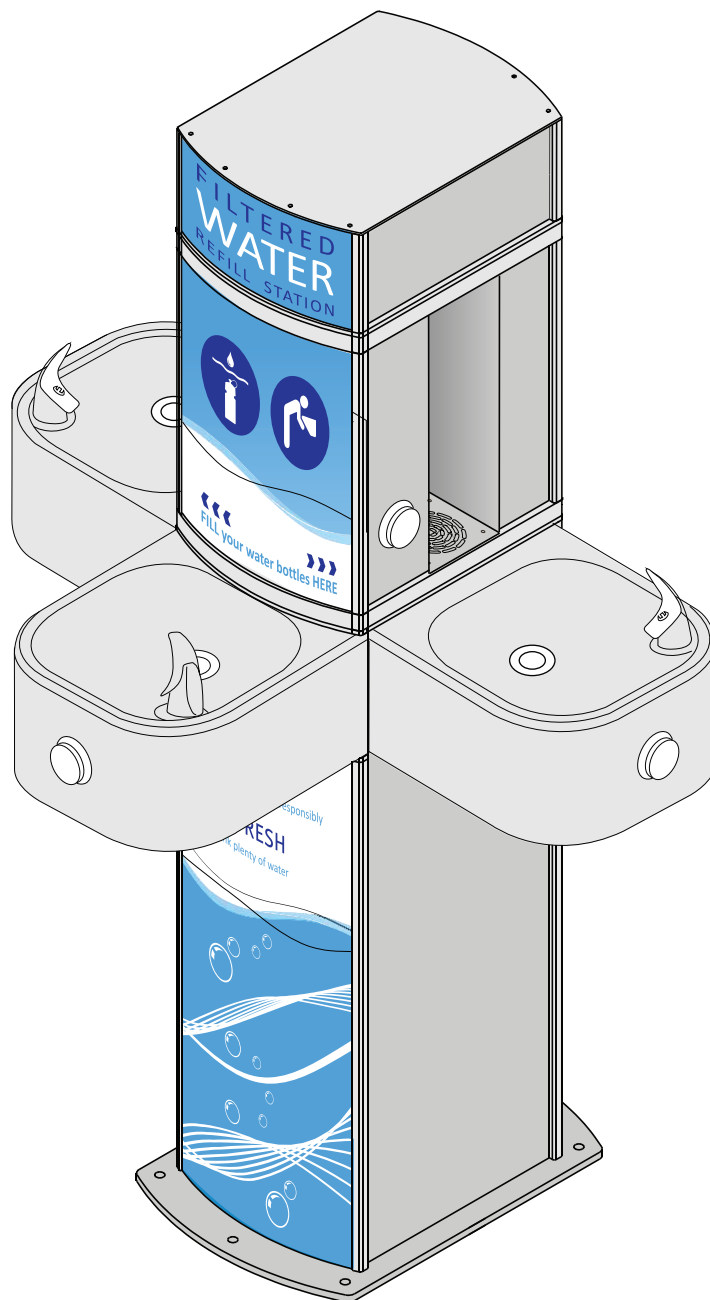

# aquafil *Pulse Tri*

Water Bottle Refill Station  
and Drinking Fountain

## Features + Benefits

- Stainless steel drinking fountain with soft mouth guard
- Multiple anti-bacterial bottle refill points
- Optional filtered water unit
- Optional inbuilt water meter
- Full colour graphics for educational and promotional signage
- Vandal resistant
- Wheelchair accessible filling points